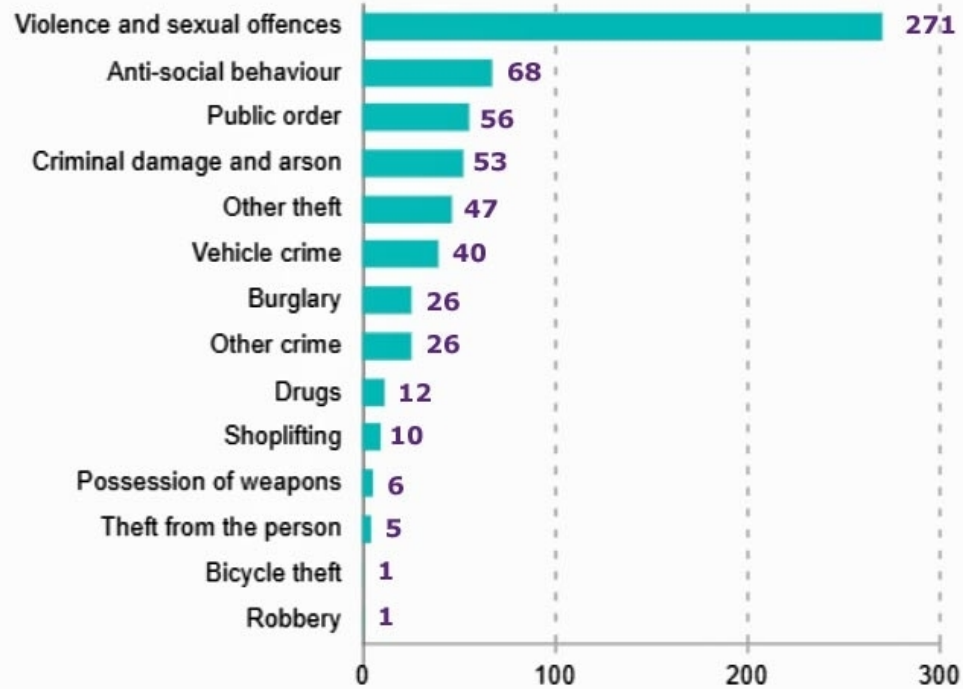

Crime in the Missendens

POLICE.UK recorded crime, Missendens, last 12 months