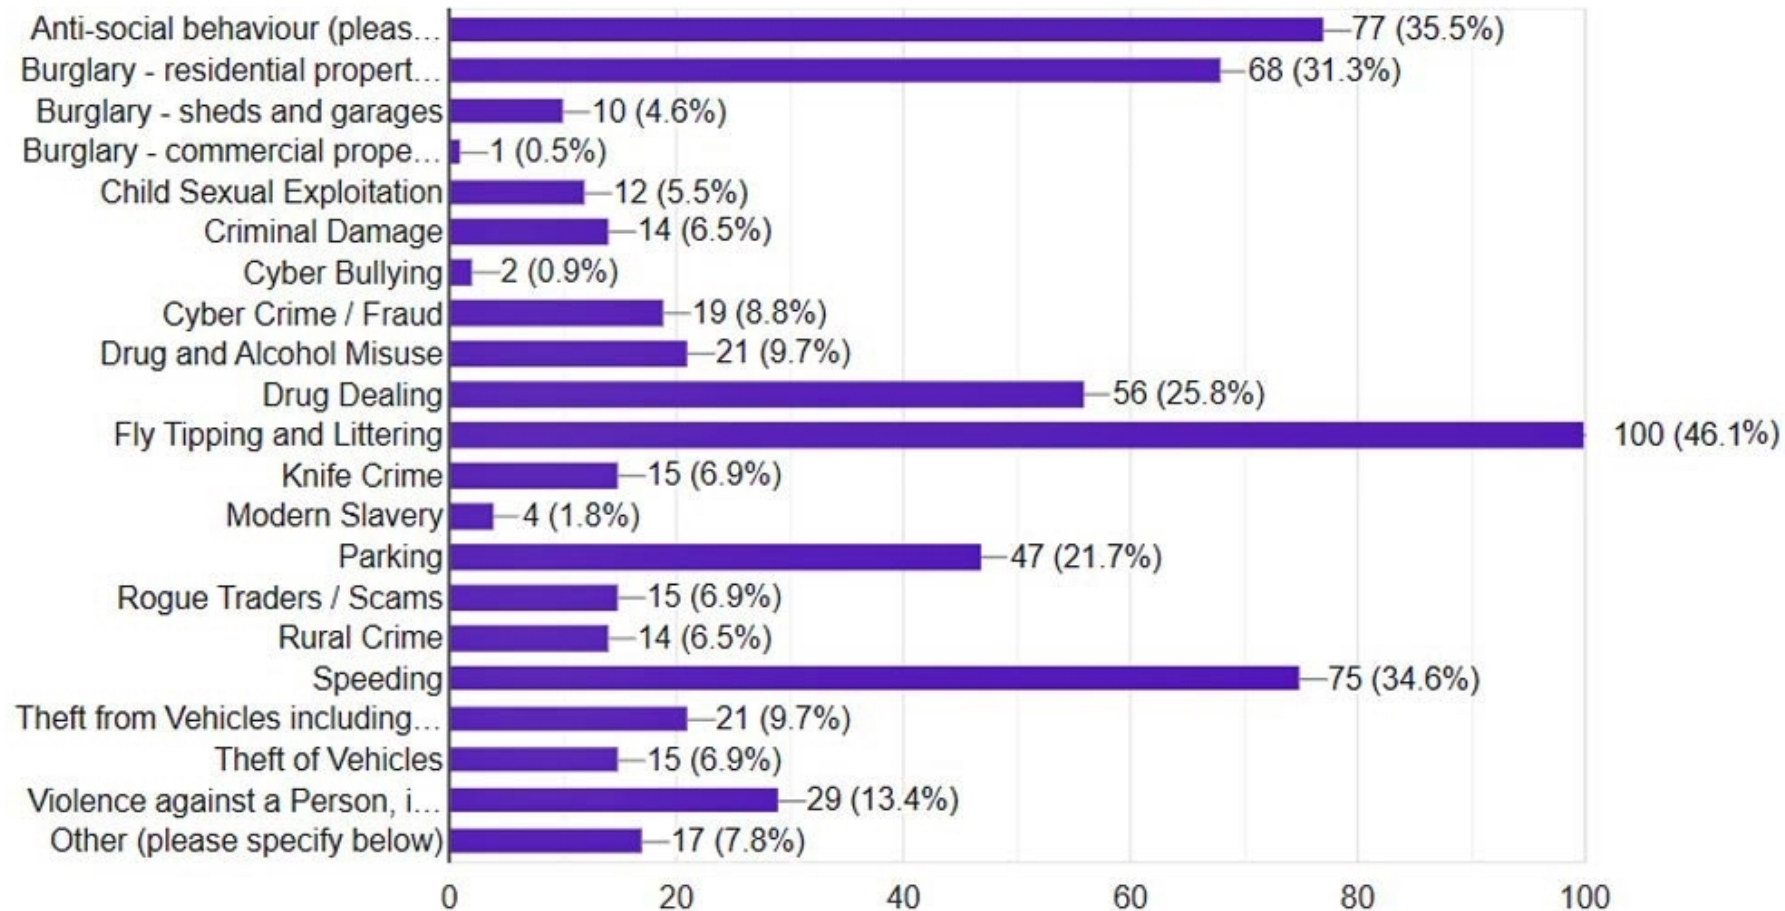

The background features a dark blue gradient with a subtle pattern of white stars. On the left side, there are several technical diagrams in a lighter blue color. These include circular gauges with numerical scales (e.g., 140, 150, 160, 170, 180, 190, 200, 210, 220, 230, 240, 250, 260) and various circular arrows indicating clockwise or counter-clockwise rotation. Some diagrams consist of concentric circles, while others show partial arcs or dashed lines.

217 responses

Top Residents' Concerns by Community Board Area - June/July 2022 C&SB Forum Survey

Amersham and Villages	Speeding (51%)	Fly Tipping & Littering (46%)	Residential Burglary (30%)
Beaconsfield & Chepping Wye	Violence against a Person (41%)	Residential Burglary (37%)	ASB, Drug Dealing (29%)
Beeches	Fly Tipping & Littering (58%)	Residential Burglary (49%)	Drug Dealing (31%)
Chesham and Villages	Speeding, Fly Tipping & Littering (48%)		ASB (38%)
Denham, GX and Chalfonts	Fly Tipping & Littering (58%)	ASB (41%)	Speeding (38%)
Missendens	Speeding (63%)	ASB (46%)	Fly Tipping & Littering (38%)
Wexham and Iver	ASB (54%)	Fly Tipping & Littering (42%)	Drug Dealing (33%)
Under 18's	Speeding (53%)	ASB (46%)	Fly Tipping & Littering (42%)