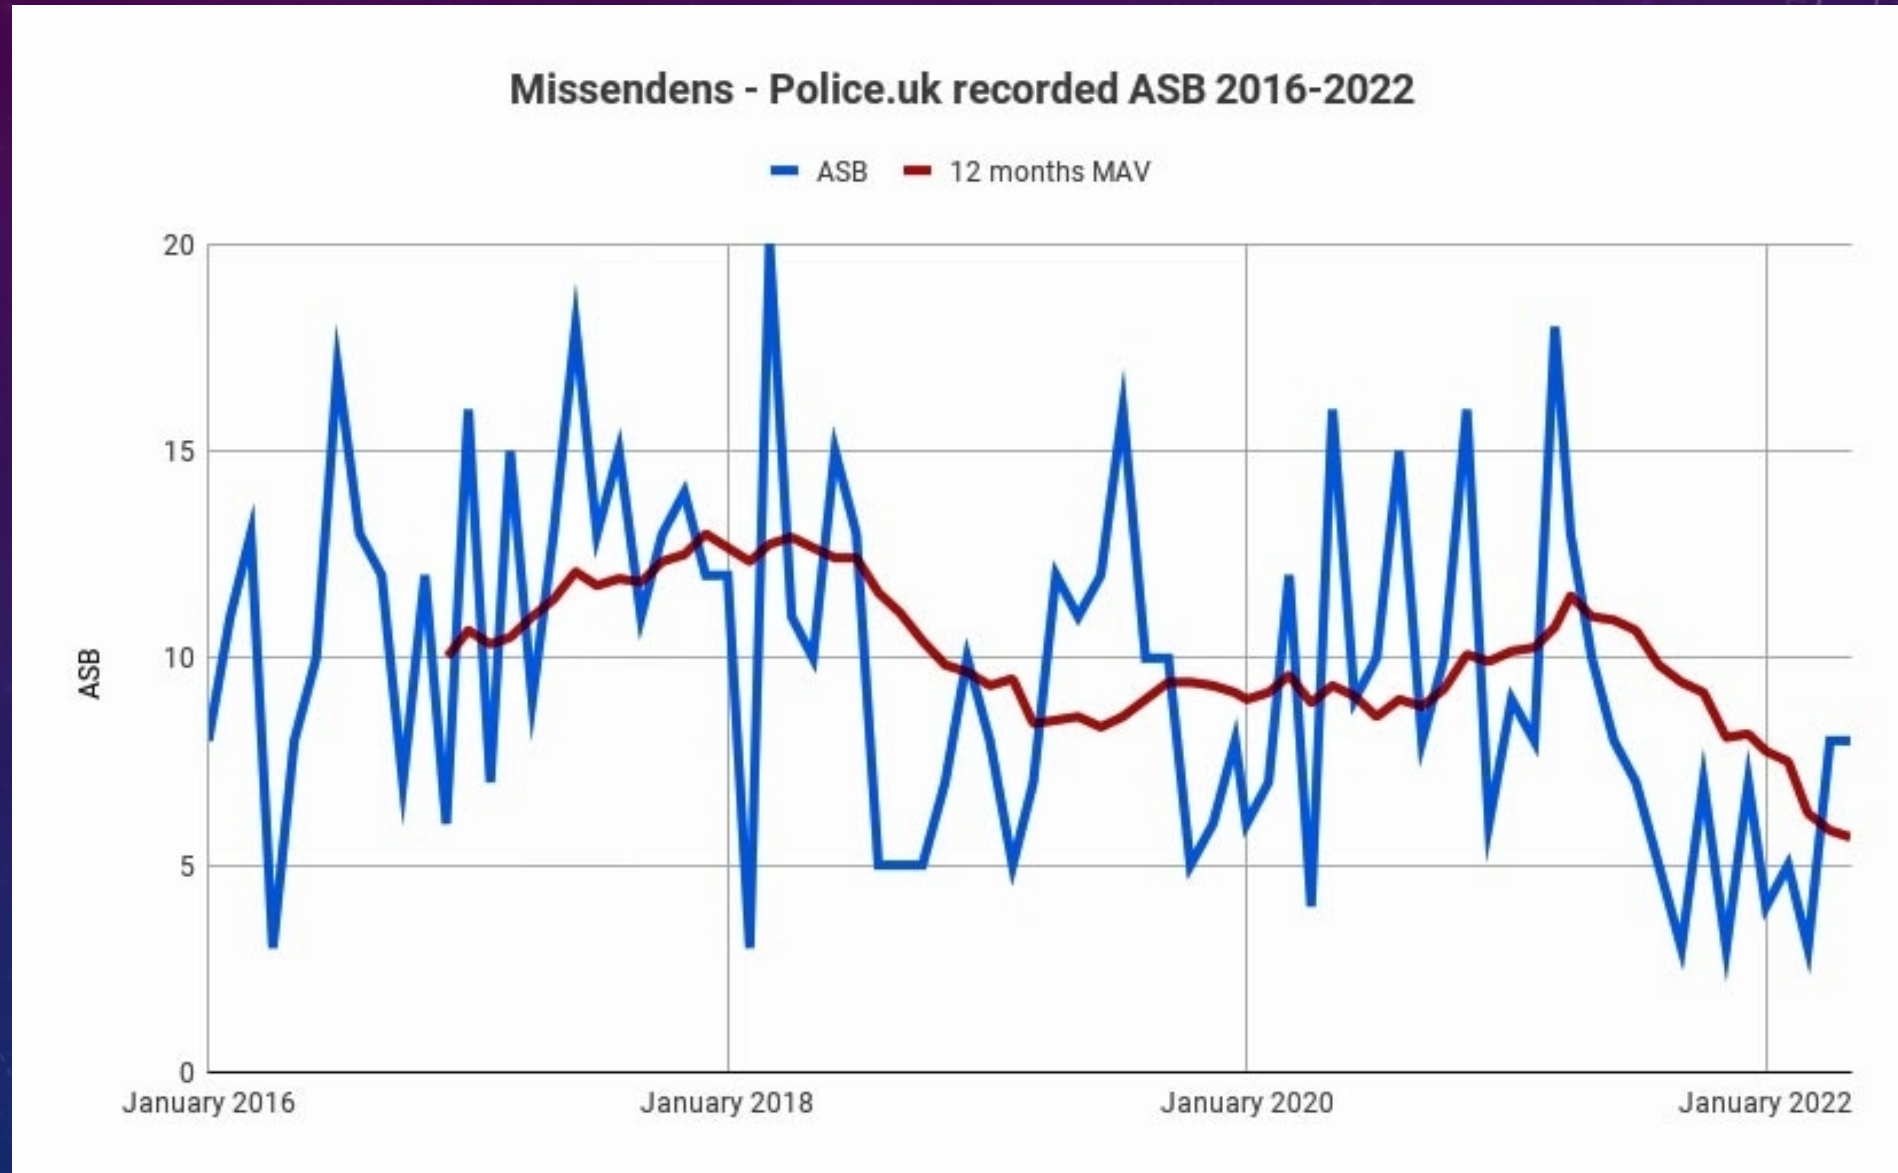

The background features a dark blue gradient with a subtle pattern of white stars. On the left side, there are several technical diagrams in a lighter blue color. These include circular gauges with numerical scales (e.g., 140, 150, 160, 170, 180, 190, 200, 210, 220, 230, 240, 250, 260) and various circular arrows indicating clockwise or counter-clockwise rotation. Some diagrams consist of concentric circles, while others show partial arcs or dashed lines.

- Engagement of Missendens dropped in latest survey – 25 responses
- Speeding has been the top concern of Missendens CB for past 3 surveys – A413, A4128, Holmer Green etc
- ASB a diverse range of behaviours; Missendens comments quite largely reference younger residents.
- Fly Tipping/Littering concerns shared across region – Buckinghamshire Council lead agency
- Across Chiltern & South Bucks burglary stats higher than during lockdowns, but not yet returning to pre-pandemic levels, and Burglary no longer the dominant concern in recent resident surveys

Crime in the Missendens

POLICE.UK recorded crime, Missendens, last 12 months

Missendens - Police.uk recorded crime 2016-2022

Burglary in the Missendens

Burglary in the Missendens

Source: POLICE.UK

Anti Social Behaviour in the Missendens

Vehicle Crime in the Missendens

Missendens - Police.uk recorded vehicle crime 2016-2022

Some messages from Forum meeting (12/8/22)

- “Broadly, crime levels are gradually returning to pre-pandemic levels.”
- Crime increases seen in vehicle crime (+24% yoy), Robbery (+53%), Weapons Possession (+124% from low base)
- Vehicle crime led by catalytic convertor and keyless thefts – take precautions
- Year-on-year rise to dwelling burglary 3%
- Despite rise in Police Officer numbers, a burden is falling on Neighbourhood Policing teams as PCs cover for Officers undertaking training courses