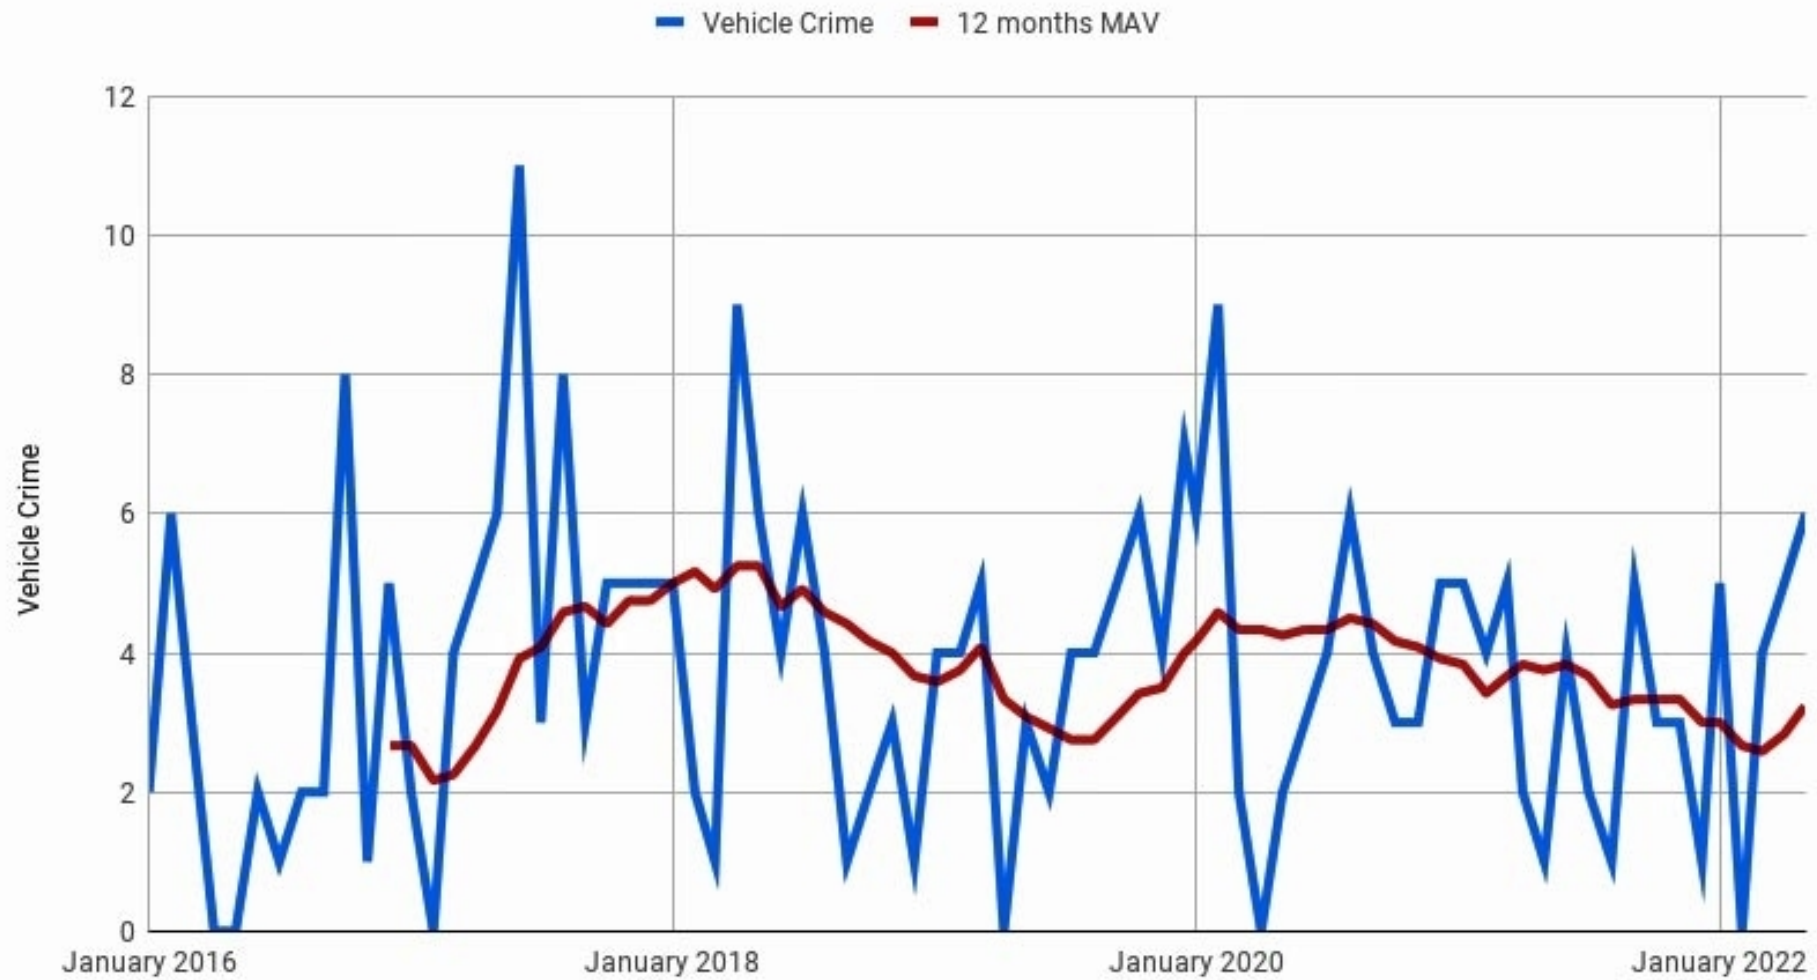

The background features a dark blue gradient with a subtle pattern of white stars. On the left side, there are several technical diagrams in a lighter blue color. These include circular gauges with numerical scales (e.g., 140, 150, 160, 170, 180, 190, 200, 210, 220, 230, 240, 250, 260) and various circular arrows indicating clockwise or counter-clockwise rotation. Some diagrams consist of concentric circles, while others show partial arcs or dashed lines.

Crime in the Missendens

POLICE.UK recorded crime, Missendens, last 12 months

Missendens - Police.uk recorded crime 2016-2022

Burglary in the Missendens

Burglary in the Missendens

Source: POLICE.UK

Anti Social Behaviour in the Missendens

Vehicle Crime in the Missendens

Missendens - Police.uk recorded vehicle crime 2016-2022

Some messages from Forum meeting (12/8/22)

- “Broadly, crime levels are gradually returning to pre-pandemic levels.”
- Crime increases seen in vehicle crime (+24% yoy), Robbery (+53%), Weapons Possession (+124% from low base)
- Vehicle crime led by catalytic convertor and keyless thefts – take precautions
- Year-on-year rise to dwelling burglary 3%
- Despite rise in Police Officer numbers, a burden is falling on Neighbourhood Policing teams as PCs cover for Officers undertaking training courses