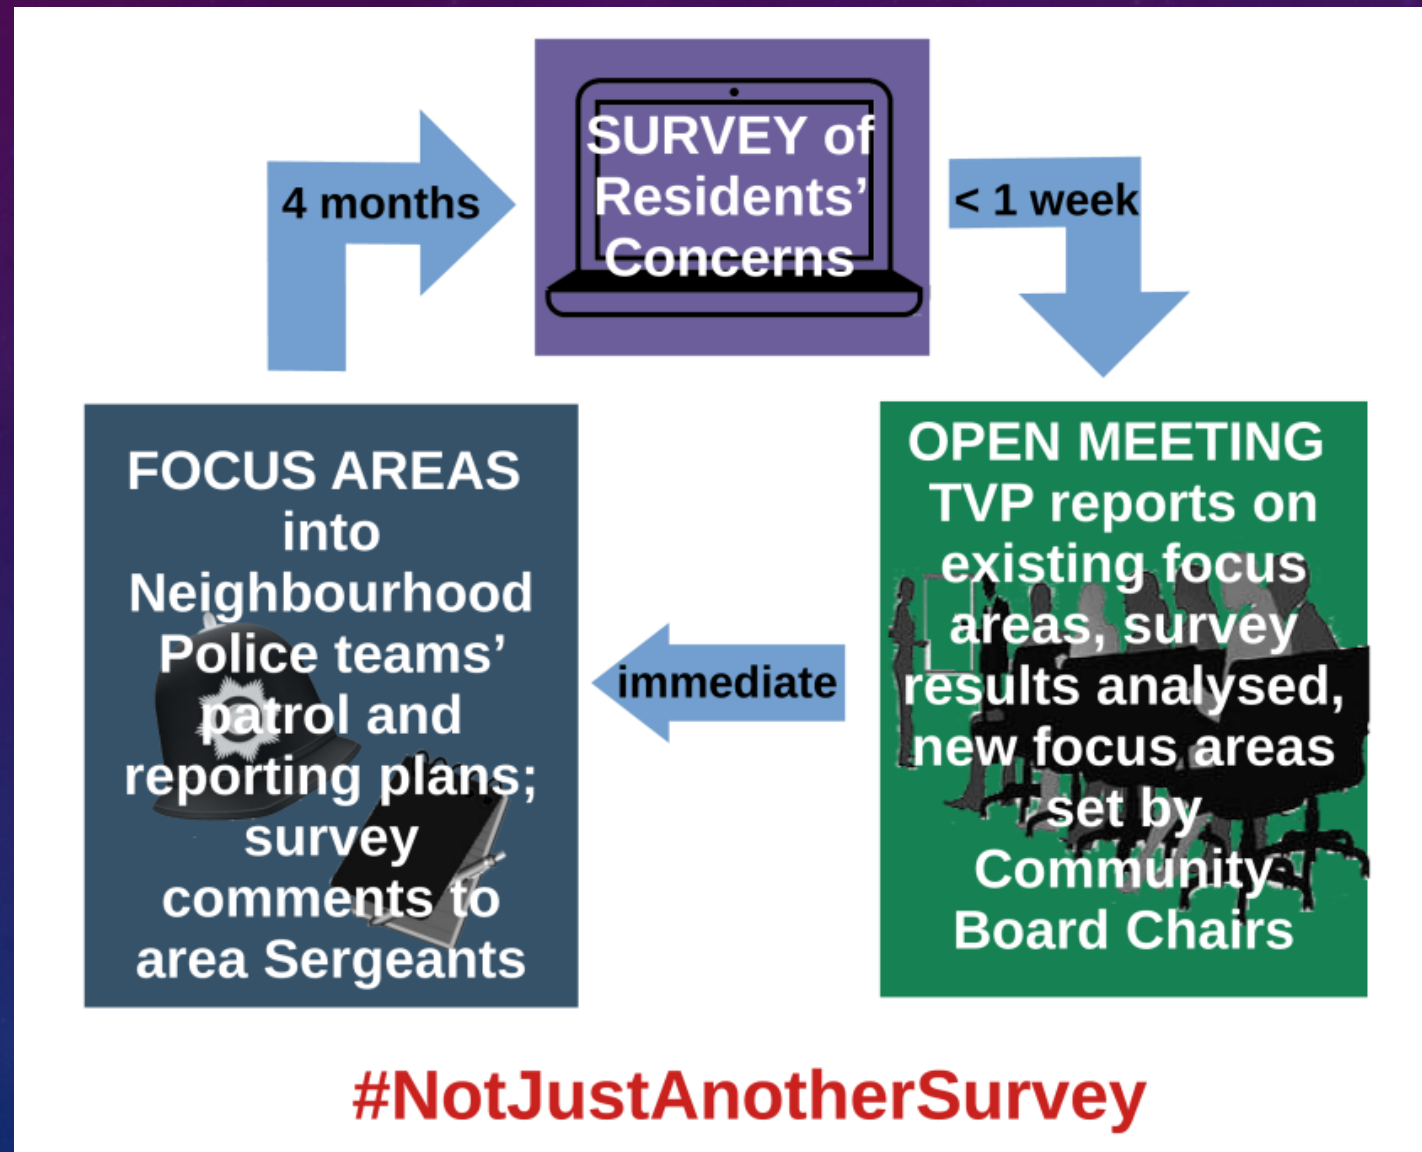

Chiltern & S Bucks Policing Issues Forum – the Process