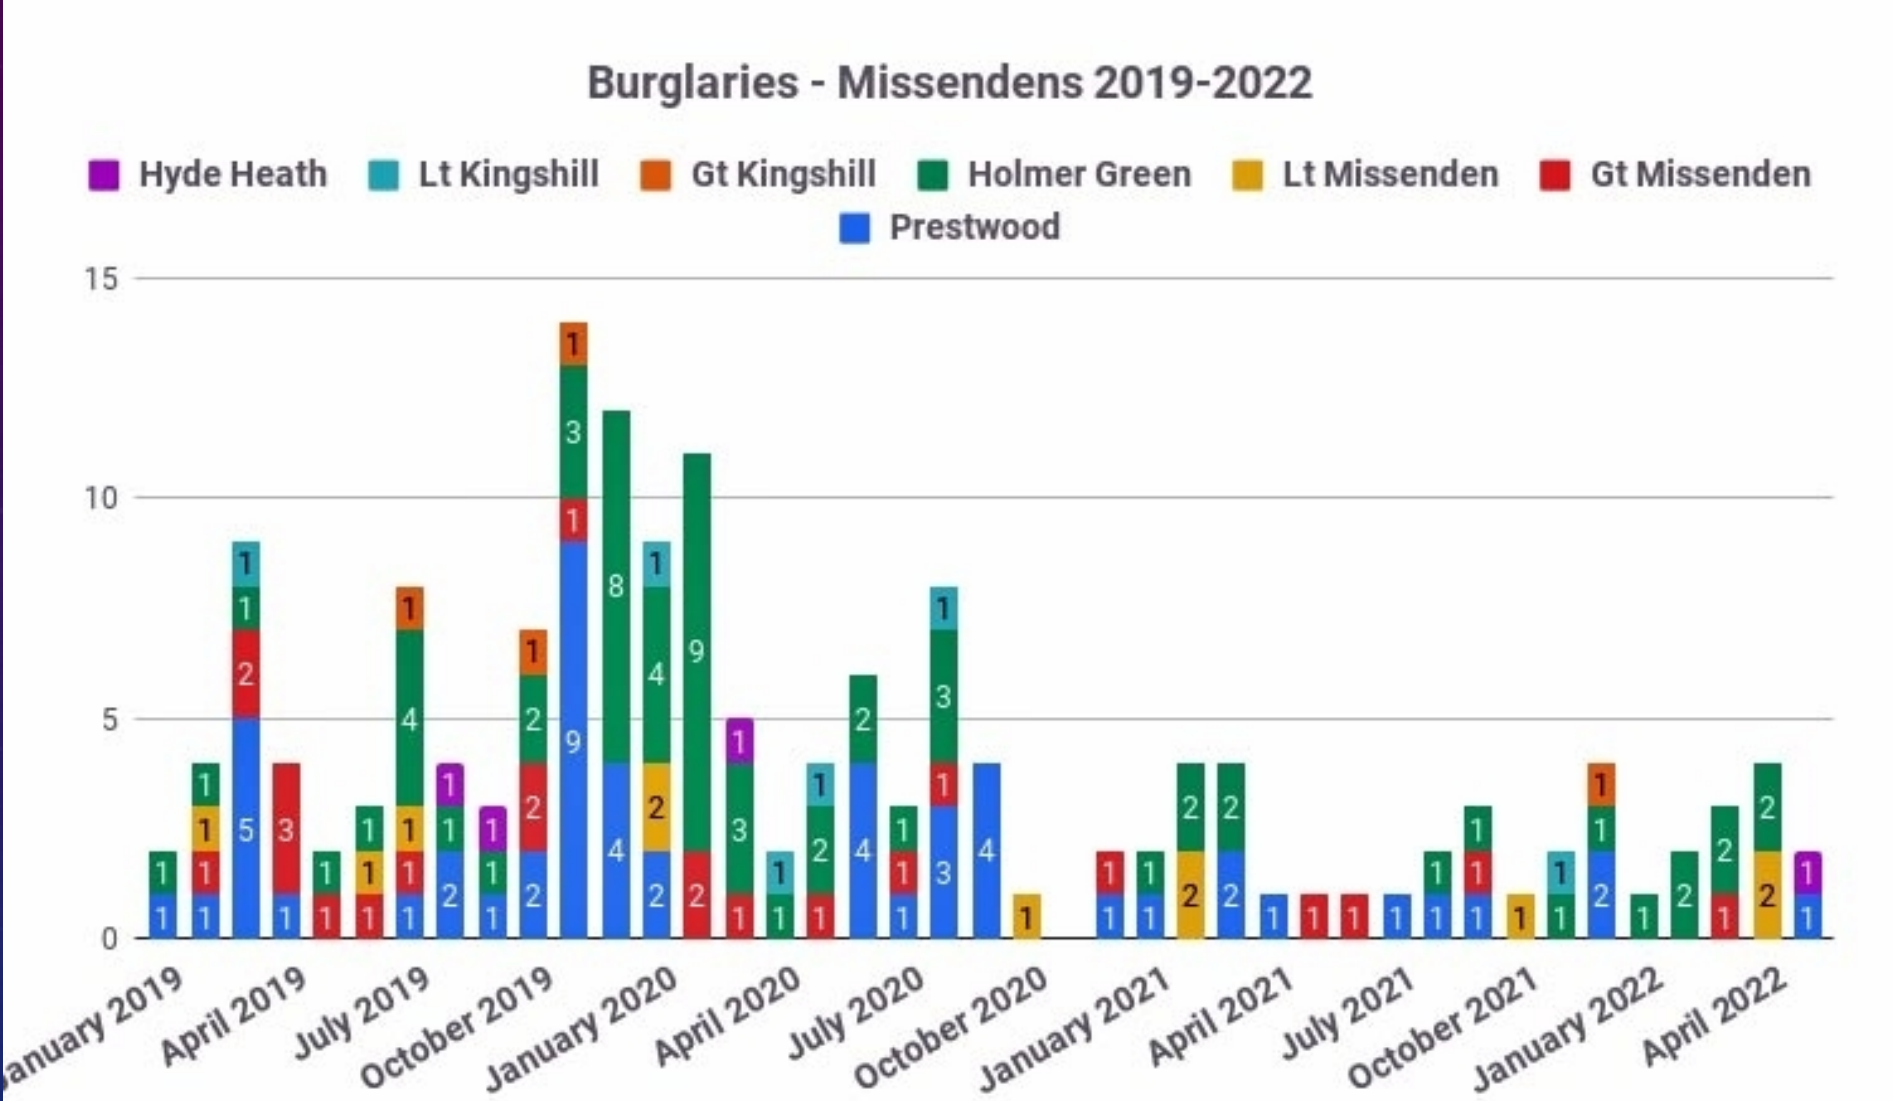

The background features a dark blue gradient with a subtle pattern of white stars. On the left side, there are several technical diagrams in a lighter blue color. These include circular gauges with numerical scales (e.g., 140, 150, 160, 170, 180, 190, 200, 210, 220, 230, 240, 250, 260) and various circular arrows indicating clockwise or counter-clockwise rotation. Some diagrams consist of concentric circles, while others show partial arcs or dashed lines.

- Engagement of Missendens dropped in latest survey – 25 responses
- Speeding has been the top concern of Missendens CB for past 3 surveys – A413, A4128, Holmer Green etc
- ASB a diverse range of behaviours; Missendens comments quite largely reference younger residents.
- Fly Tipping/Littering concerns shared across region – Buckinghamshire Council lead agency
- Across Chiltern & South Bucks burglary stats higher than during lockdowns, but not yet returning to pre-pandemic levels, and Burglary no longer the dominant concern in recent resident surveys

Crime in the Missendens

POLICE.UK recorded crime, Missendens, last 12 months

Missendens - Police.uk recorded crime 2016-2022

Burglary in the Missendens

Burglary in the Missendens

Source: POLICE.UK

Anti Social Behaviour in the Missendens

Vehicle Crime in the Missendens

Missendens - Police.uk recorded vehicle crime 2016-2022

Some messages from Forum meeting (12/8/22)

- “Broadly, crime levels are gradually returning to pre-pandemic levels.”
- Crime increases seen in vehicle crime (+24% yoy), Robbery (+53%), Weapons Possession (+124% from low base)
- Vehicle crime led by catalytic convertor and keyless thefts – take precautions
- Year-on-year rise to dwelling burglary 3%
- Despite rise in Police Officer numbers, a burden is falling on Neighbourhood Policing teams as PCs cover for Officers undertaking training courses