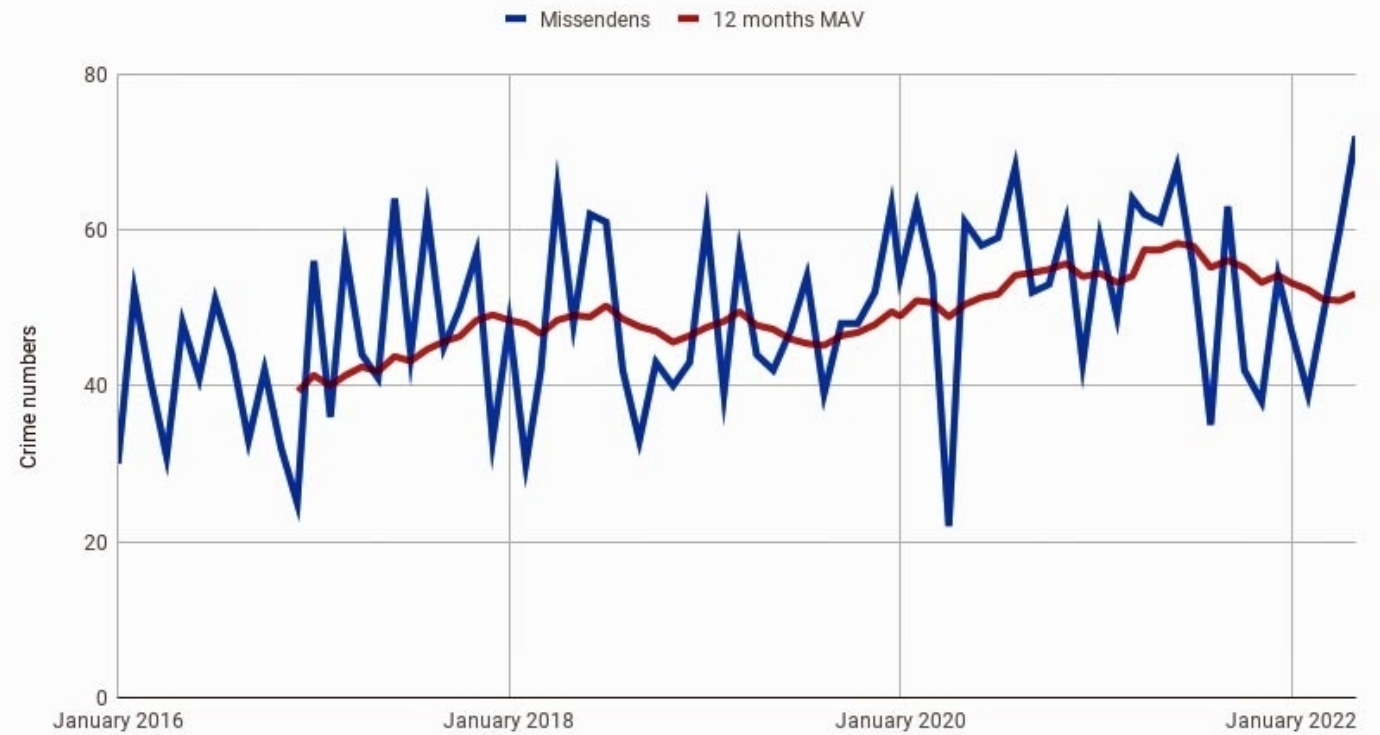

Missendens - Police.uk recorded crime 2016-2022