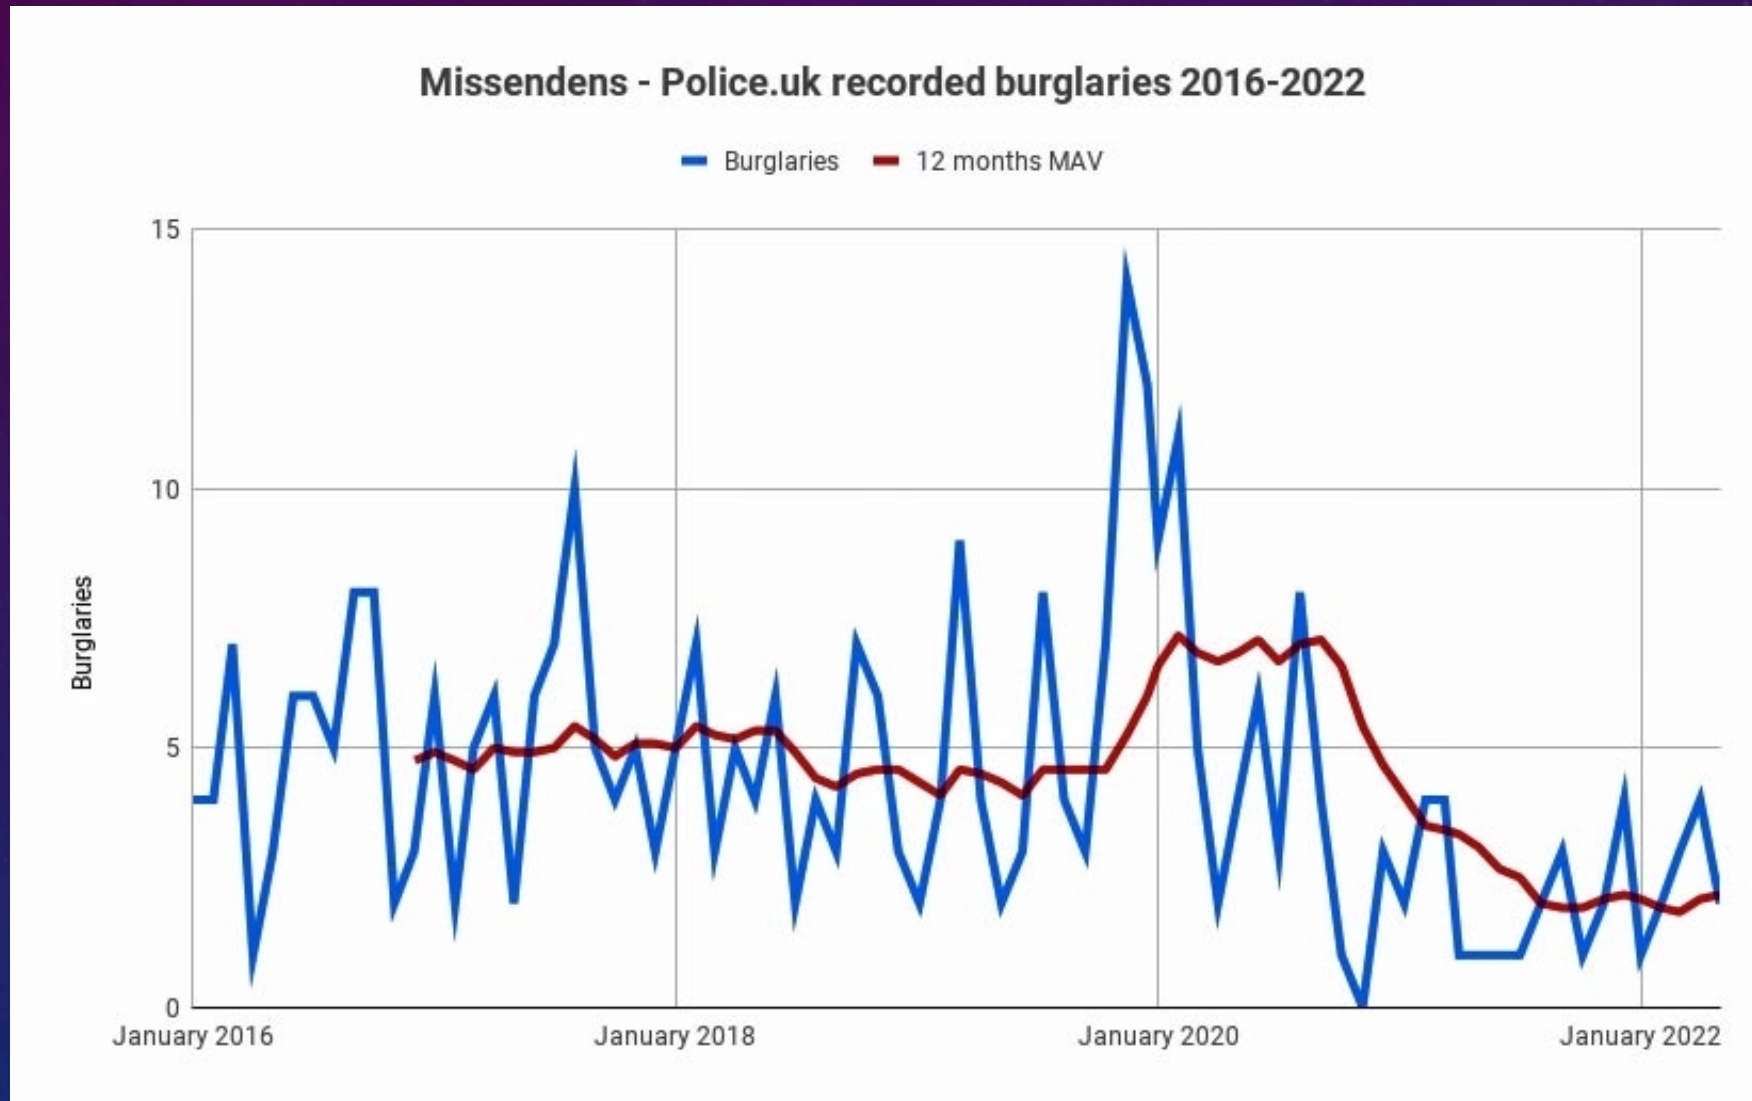

The background features a dark blue gradient with a subtle pattern of white stars. On the left side, there are several technical diagrams in a lighter blue color. These include circular gauges with numerical scales (e.g., 140, 150, 160, 170, 180, 190, 200, 210, 220, 230, 240, 250, 260) and various circular arrows indicating clockwise or counter-clockwise rotation. Some diagrams consist of concentric circles, while others show partial arcs or dashed lines.

- Engagement of Missendens dropped in latest survey – 25 responses
- Speeding has been the top concern of Missendens CB for past 3 surveys – A413, A4128, Holmer Green etc
- ASB a diverse range of behaviours; Missendens comments quite largely reference younger residents.
- Fly Tipping/Littering concerns shared across region – Buckinghamshire Council lead agency
- Across Chiltern & South Bucks burglary stats higher than during lockdowns, but not yet returning to pre-pandemic levels, and Burglary no longer the dominant concern in recent resident surveys

Crime in the Missendens

POLICE.UK recorded crime, Missendens, last 12 months

Missendens - Police.uk recorded crime 2016-2022

Burglary in the Missendens

Burglary in the Missendens

Source: POLICE.UK

Anti Social Behaviour in the Missendens

Vehicle Crime in the Missendens

Missendens - Police.uk recorded vehicle crime 2016-2022

Some messages from Forum meeting (12/8/22)

- “Broadly, crime levels are gradually returning to pre-pandemic levels.”
- Crime increases seen in vehicle crime (+24% yoy), Robbery (+53%), Weapons Possession (+124% from low base)
- Vehicle crime led by catalytic convertor and keyless thefts – take precautions
- Year-on-year rise to dwelling burglary 3%
- Despite rise in Police Officer numbers, a burden is falling on Neighbourhood Policing teams as PCs cover for Officers undertaking training courses